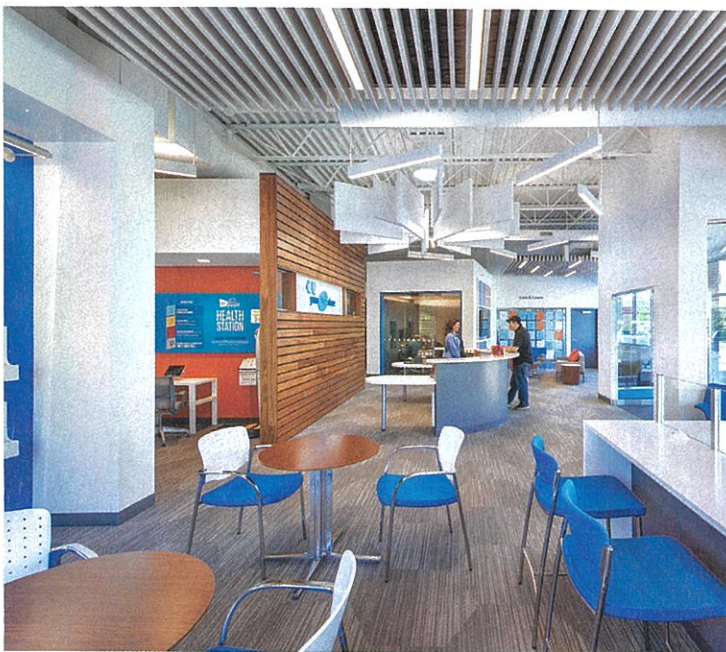

## HOME OFFICE | SILVER

As the leading global provider of employee well-being and engagement solutions, Virgin Pulse's new Providence offices needed to embody its mission. So when the company set out to renovate the floor and a half of the former *Providence Journal* building it had leased, it worked closely with designers to ensure that employees would be happy, healthy and productive in the new space. That meant loads of natural light and plenty of green and recycled materials to help with air quality. Workstations are height-adjustable and there's also an area where employees can check off their to-do list while running on a treadmill or riding a stationary bike. The company made sure there were plenty of communal spaces for collaboration as well. Overall, it's an office with a cohesive, modern design that must make coming into work every day a joy.

## DESIGN REDUX | BRONZE

When Blue Cross Blue Shield of Rhode Island contacted designer Kelly Taylor and Kite Architects to collaborate on a service retail space, what they were really looking for was a fresh start after completing two similar locations that didn't work for their needs. The team jumped in feet first, researching the company, its culture and the member needs the store would be servicing. The resulting layout makes some major deviations from the original plan — and even how the store operates — by incorporating a centralized work zone, a variety of meeting spaces, plenty of lighting, a fitness room and lounges. Rather than a simple aesthetic fix, Taylor and Kite put their heads together and used their creative skills to solve a problem and, ultimately, make for a better-functioning business. If that's not design of the highest order, we don't know what is.